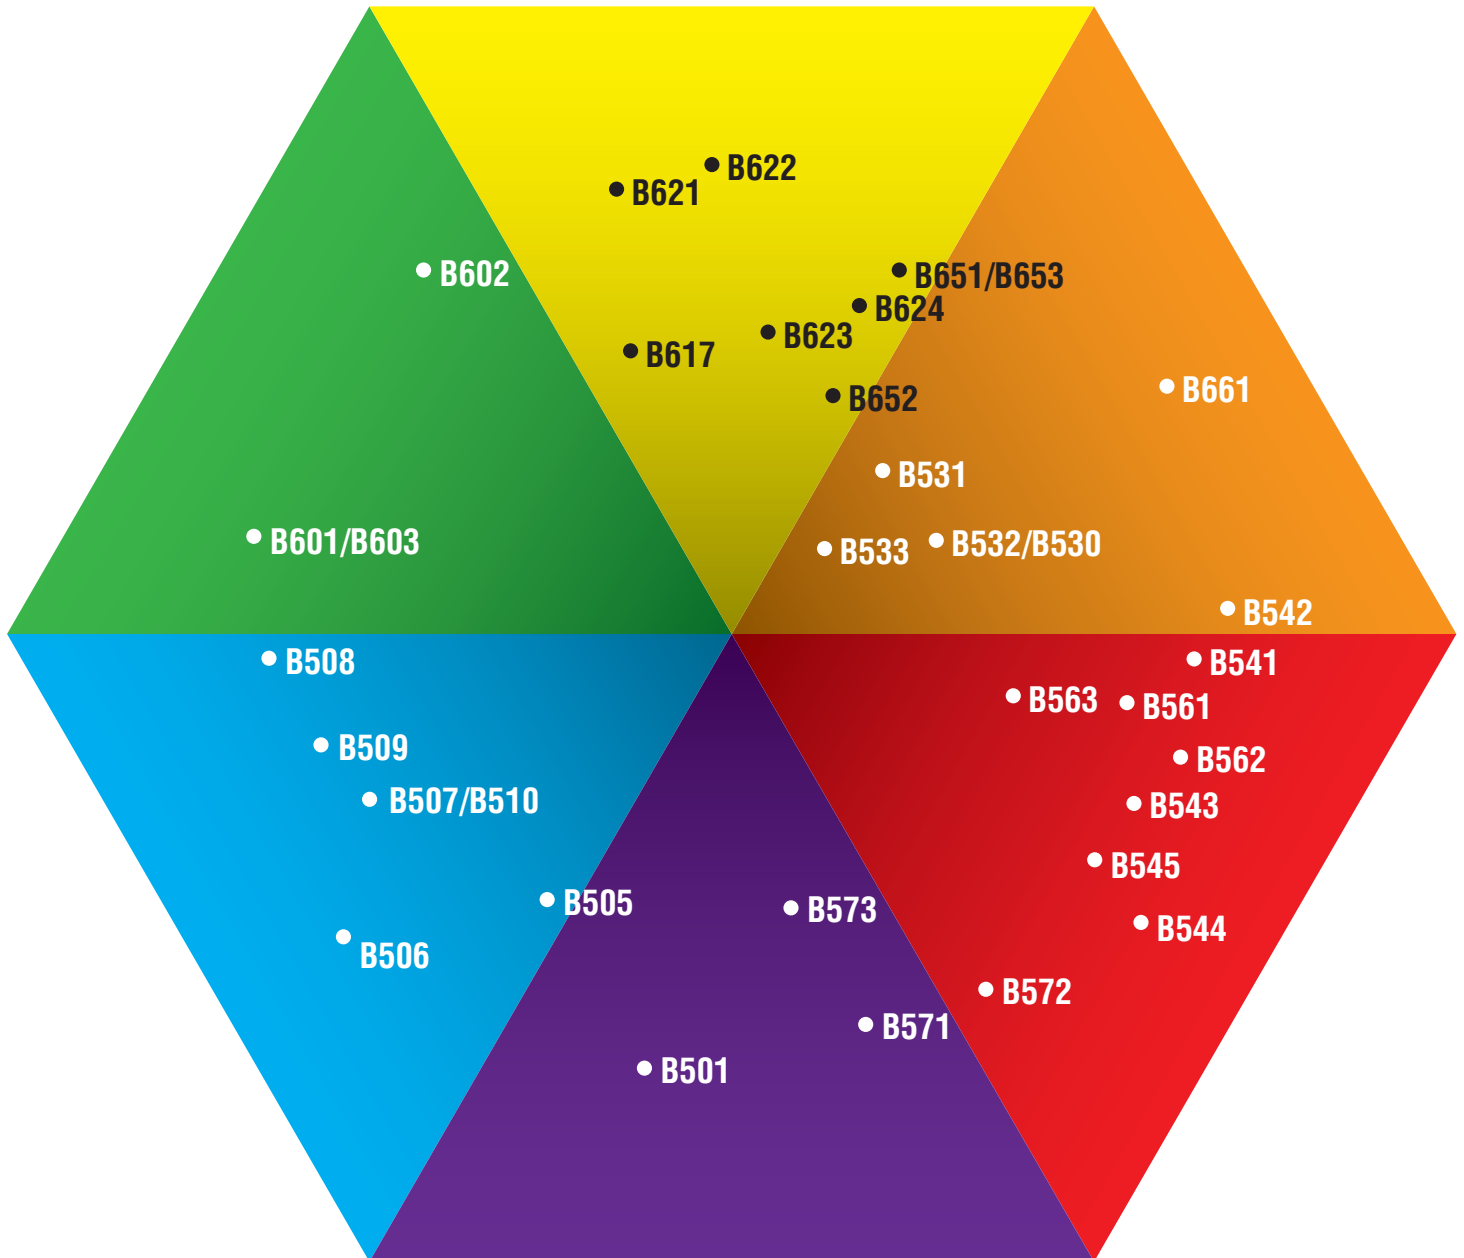

PARAGLAZE BASECOAT TINTING GUIDE

COLOUR WHEEL

PARAGLAZE DIRECT GLOSS TINTING GUIDE

COLOUR WHEEL